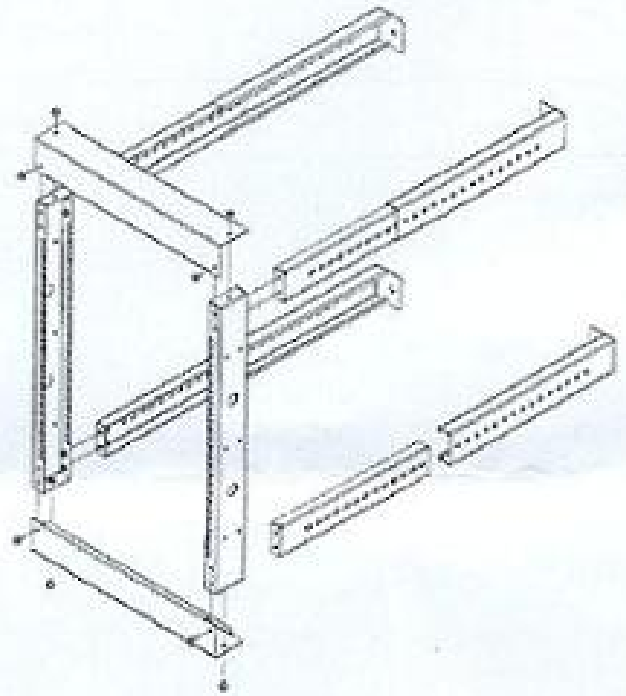

Open Wall mount Fixed Frame

Assembly view

Exploded view

Model	U/RMS		External Width	Adjustable Depth
WR1005-F	8U		19"	18"-30"
WR1003-F	12U		19"	18"-30"
WR1006-F	16U		19"	18"-30"
WR1004-F	20U		19"	18"-30"

Detail-A

- 1) Rack Frame Member Top & Bottom
- 2) Vertical Member
- 3) Depth Member A
- 4) Depth Member B

- 5) Hex Flange Bolt, M6 X 12 L
- 6) Hex Flange Nut ,M6
- 7) Hardware Kit (separate pack)

Packing List for 19" Open Wall Mounts Fixed

SL NO	PICTURE	DESCRIPTION	QTY PER UNIT	REMARKS
1		Rack Frame Member Top & Bottom	2 Pcs	
2		Vertical Member	2 Pcs	
3		Depth Member B	4 Pcs	
		Depth Member A	4 Pcs	
		Hex Flange Bolt, M6 X 12 L	25 Pcs	
		Hex Flange Nut M6	25 Pcs	
		Hardware Kit	20 Pcs/Each	