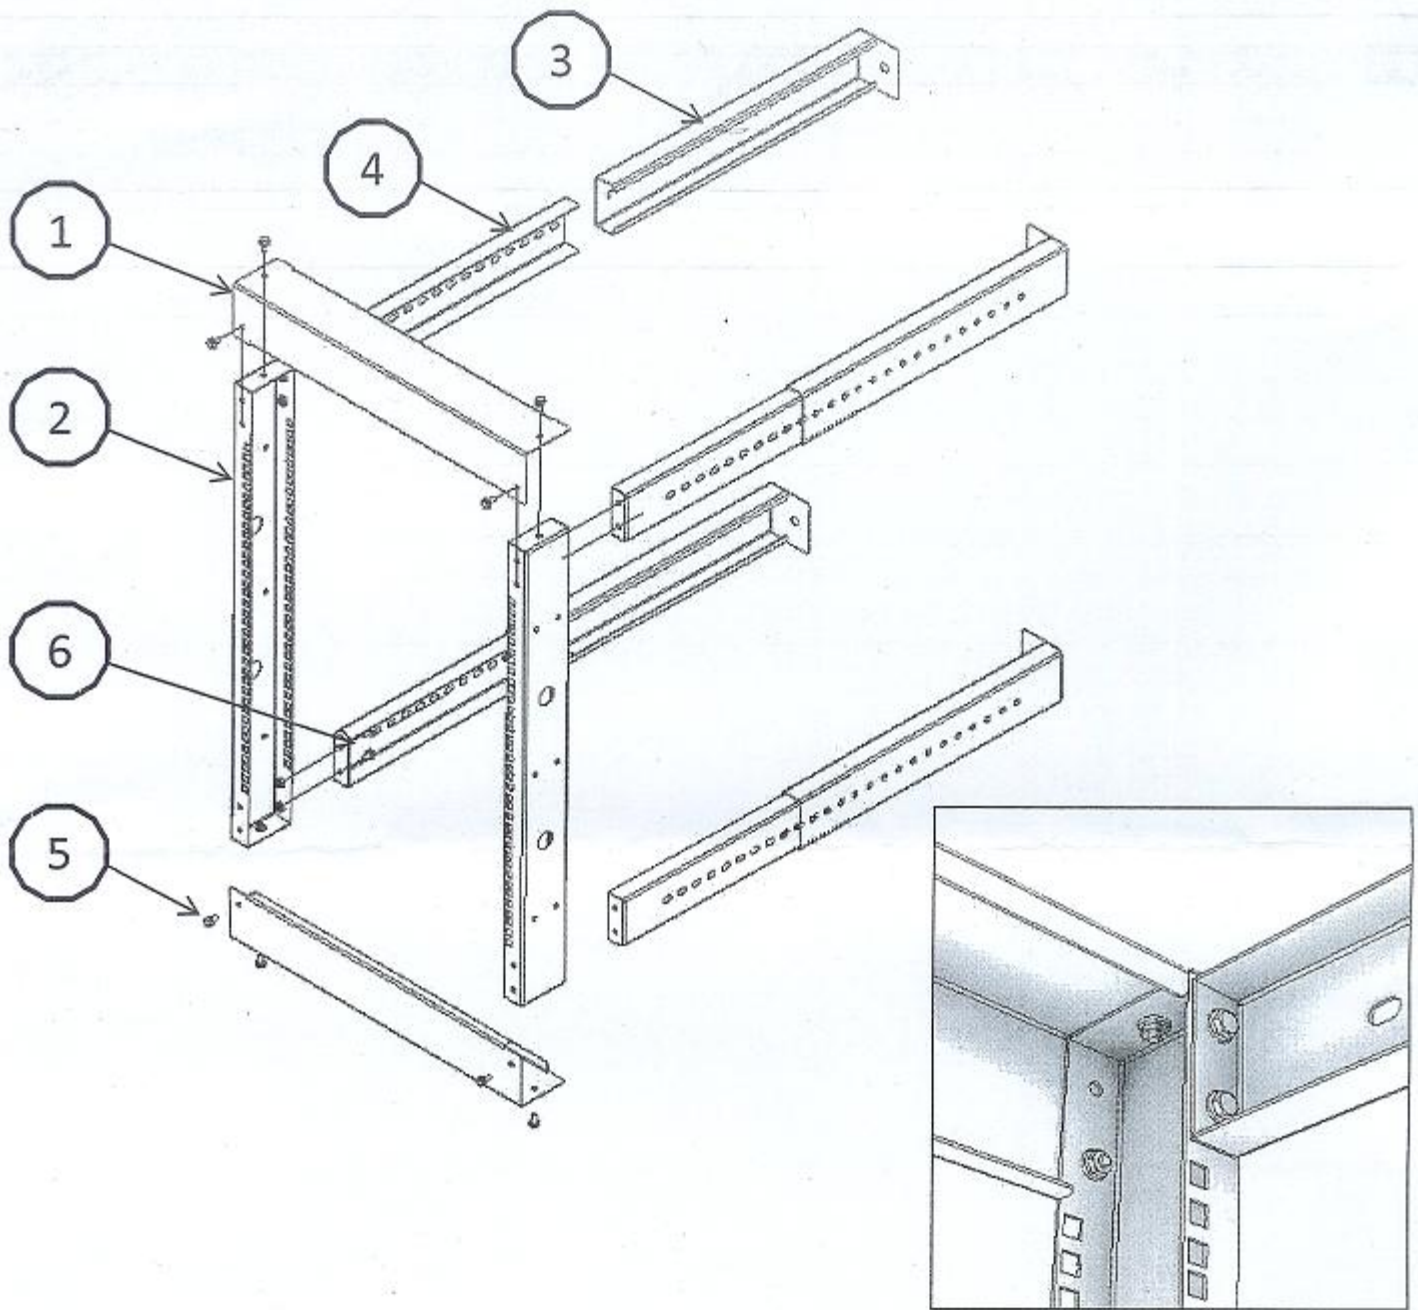

Open Wall mount Fixed Frame

Assembly view

Exploded view

Model	U/RMS		External Width	Adjustable Depth
WR1005-F	8U		19"	18"-30"
WR1003-F	12U		19"	18"-30"
WR1006-F	16U		19"	18"-30"
WR1004-F	20U		19"	18"-30"

Detail-A

- 1) Rack Frame Member Top & Bottom
- 2) Vertical Member
- 3) Depth Member A
- 4) Depth Member B

- 5) Hex Flange Bolt, M6 X 12 L
- 6) Hex Flange Nut ,M6
- 7) Hardware Kit (separate pack)

Packing List for 19" Open Wall Mounts Fixed

SL NO	PICTURE	DESCRIPTION	QTY PER UNIT	REMARKS
1		Rack Frame Member Top & Bottom	2 Pcs	
2		Vertical Member	2 Pcs	
3		Depth Member B	4 Pcs	
		Depth Member A	4 Pcs	
		Hex Flange Bolt, M6 X 12 L	25 Pcs	
		Hex Flange Nut M6	25 Pcs	
		Hardware Kit	20 Pcs/Each	