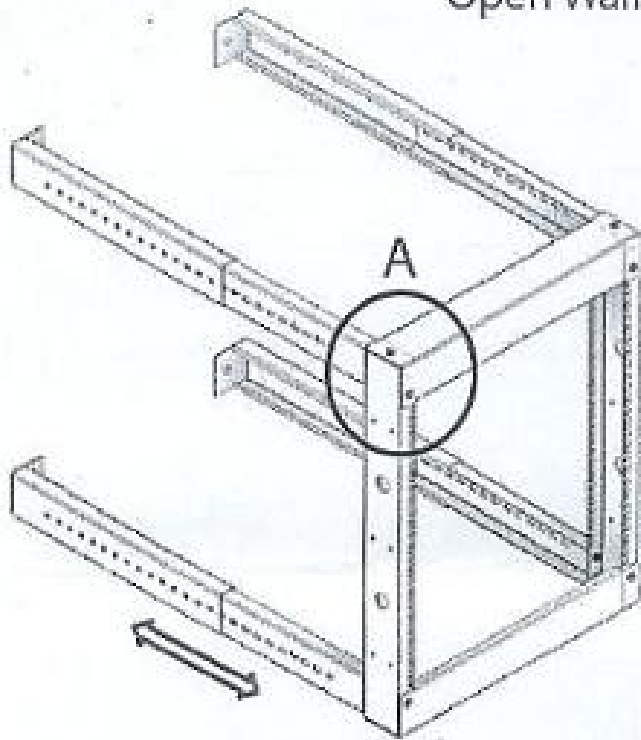

Open Wall mount Fixed Frame

Assembly view

Exploded view

Model	U/RMS		External Width	Adjustable Depth
WR1005-F	8U		19"	18"-30"
WR1003-F	12U		19"	18"-30"
WR1006-F	16U		19"	18"-30"
WR1004-F	20U		19"	18"-30"

Detail-A

- 1) Rack Frame Member Top & Bottom
- 2) Vertical Member
- 3) Depth Member A
- 4) Depth Member B

- 5) Hex Flange Bolt, M6 X 12 L
- 6) Hex Flange Nut ,M6
- 7) Hardware Kit (separate pack)

Packing List for 19" Open Wall Mounts Fixed

SL NO	PICTURE	DESCRIPTION	QTY PER UNIT	REMARKS
1		Rack Frame Member Top & Bottom	2 Pcs	
2		Vertical Member	2 Pcs	
3		Depth Member B	4 Pcs	
		Depth Member A	4 Pcs	
		Hex Flange Bolt, M6 X 12 L	25 Pcs	
		Hex Flange Nut M6	25 Pcs	
		Hardware Kit	20 Pcs/Each	